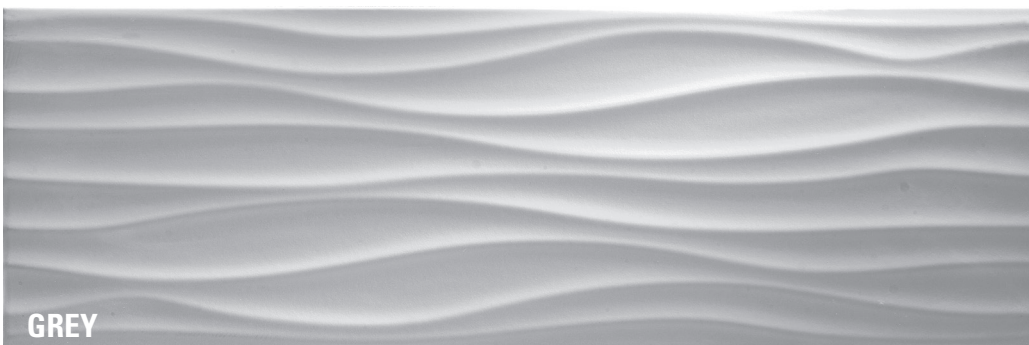

STILO

A collection of wall tiles in black, white and grey with a simple yet stunning 3D wave. A decorative listello complements the field tiles.

GLAZED CERAMIC WALL TILE

STILO

GLAZED CERAMIC WALL TILE

olympiatile+stone 

www.olympiatile.com

10" X 30" Matte

BLACK

WHITE

GREY

2" X 30"
BLACK GREY
MIX DECO

TRIMS

Coordinating trim not available.