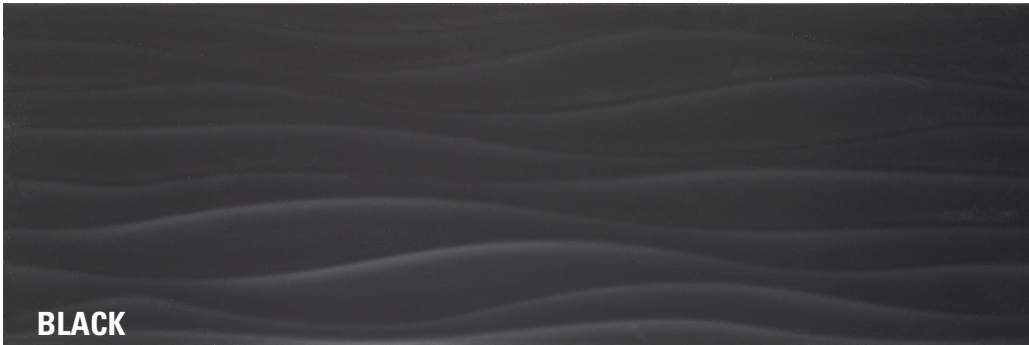

STILO

A collection of wall tiles in black, white and grey with a simple yet stunning 3D wave. A decorative listello complements the field tiles.

GLAZED CERAMIC WALL TILE

STILO

GLAZED CERAMIC WALL TILE

olympiatile+stone 

www.olympiatile.com

10" X 30" Matte

BLACK

WHITE

GREY

2" X 30"
BLACK GREY
MIX DECO

TRIMS

Coordinating trim not available.