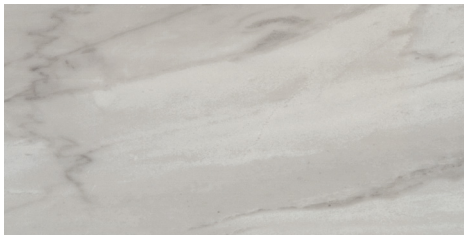

ARGENTA Series

PORCE-

olympiatile+stone®

Argenta Series - Colour Based Porcelain (Rectified) GREY

7.5 x 30 cm (3 x 12)
VN.AR.GRY.0312.HN

30 x 60 cm (12 x 24)
VN.AR.GRY1224.HN

60 x 60 cm (24 x 24)
VN.AR.GRY.2424.HN