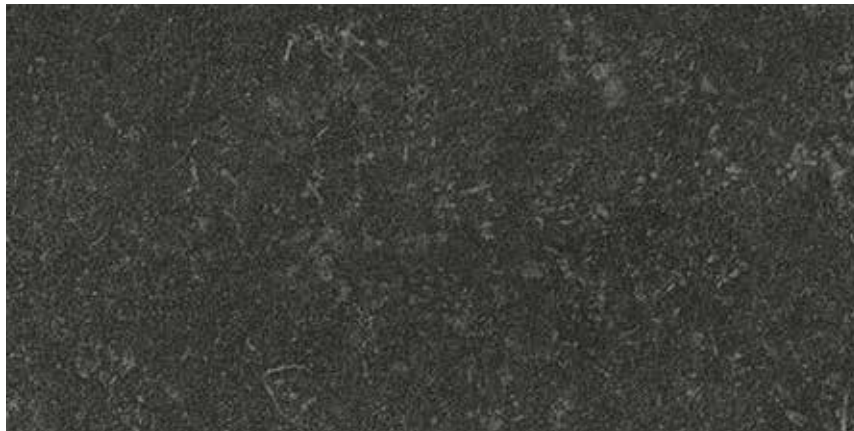

Rectified
30 x 60 cm (11.82 x 23.63)
FO.MK.DRK.1224.MT

All items shown in this document are part of Olympia's stocking program. For special orders, please contact your Olympia Tile Sales Representative.