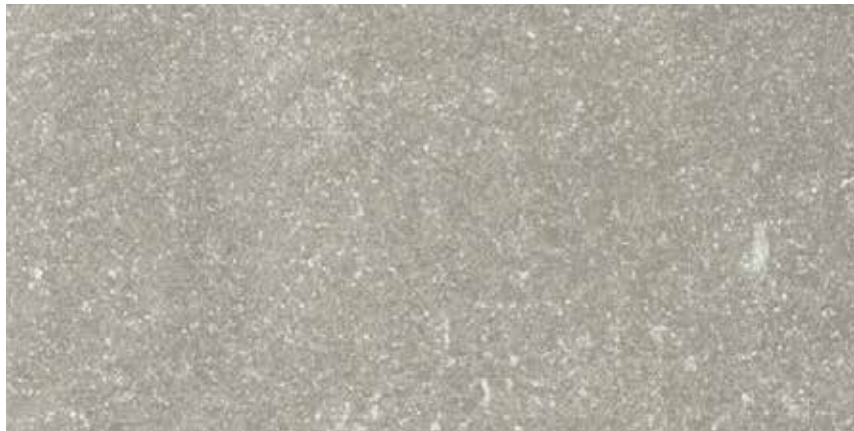

All items shown in this document are part of Olympia's stocking program. For special orders, please contact your Olympia Tile Sales Representative.

Maku Series - Colour Based Porcelain SAND (Beige)

7.5 x 30 cm (2.96 x 11.82)
FO.MK.SND.0312

Maku Series - Colour Based Porcelain NUT (Light Brown)

7.5 x 30 cm (2.96 x 11.82)
FO.MK.NUT.0312

20 x 20 cm (7.88 x 7.88)
FO.MK.NUT.0808.MT

Rectified
30 x 60 cm (11.82 x 23.63)
FO.MK.NUT.1224.MT

All items shown in this document are part of Olympia's stocking program. For special orders, please contact your Olympia Tile Sales Representative.

Maku Series - Colour Based Porcelain GREY

7.5 x 30 cm (2.96 x 11.82)
FO.MK.GRY.0312

20 x 20 cm (7.88 x 7.88)
FO.MK.GRY.0808.MT

Rectified
30 x 60 cm (11.82 x 23.63)
FO.MK.GRY.1224.MT

All items shown in this document are part of Olympia's stocking program. For special orders, please contact your Olympia Tile Sales Representative.

Maku Series - Colour Based Porcelain DARK (Black)

7.5 x 30 cm (2.96 x 11.82)
FO.MK.DRK.0312

20 x 20 cm (7.88 x 7.88)
FO.MK.DRK.0808.MT

Rectified
30 x 60 cm (11.82 x 23.63)
FO.MK.DRK.1224.MT

All items shown in this document are part of Olympia's stocking program. For special orders, please contact your Olympia Tile Sales Representative.